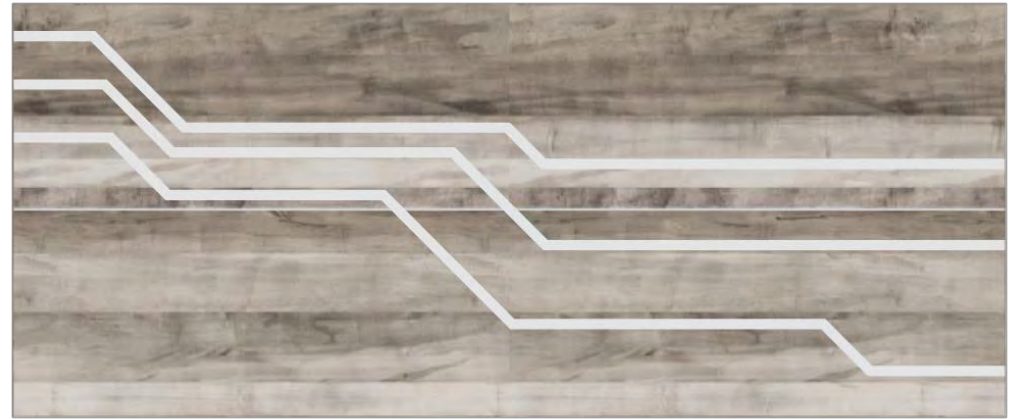

WORK TABLES

RE-OUTFIT EXISTING

REFINISH/STAIN TOPS, METALLIC PAINTED GRAPHIC