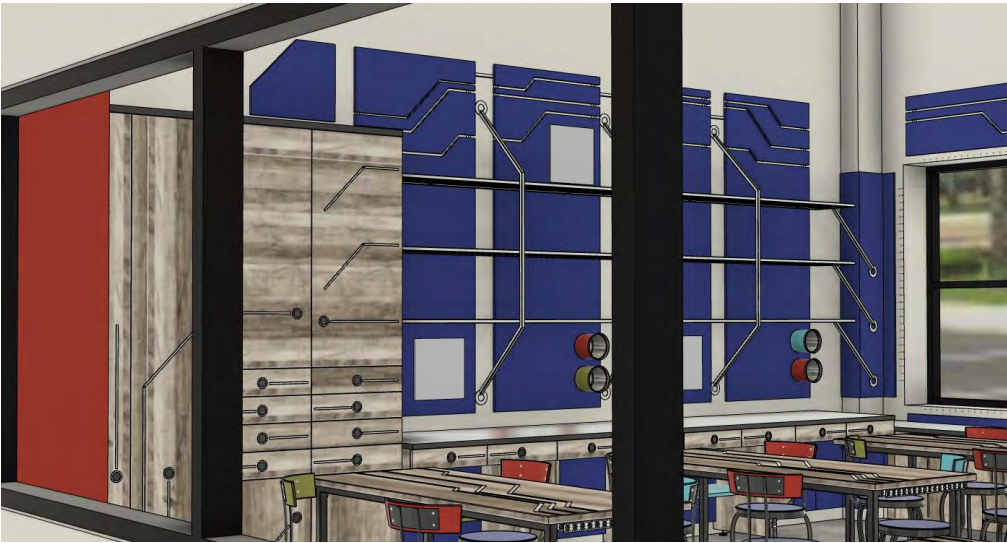

DISPLAY

STOW

MAKER SPACE

FEATURE WALLS

MAKER SPACE

PRESENTATION TO HALL

MAKER SPACE

LEFT WALL

MAKER SPACE

WILSONART ANTIQUE MARULA

LEFT WALL

MAKER SPACE

“MICROCONTROLLER” WINDOW SURROUNDS ARE LED BACK-LIT AT THE PERIMETER

WINDOW WALL

MAKER SPACE

HALLWAY WALL

WORK TABLES

RE-OUTFIT/REFINISH TOPS

MAKER SPACE

HALLWAY WALL

MAKER SPACE

MAIN CABINETS

"CIRCUIT" GRAPHIC THEME

T MOULDING