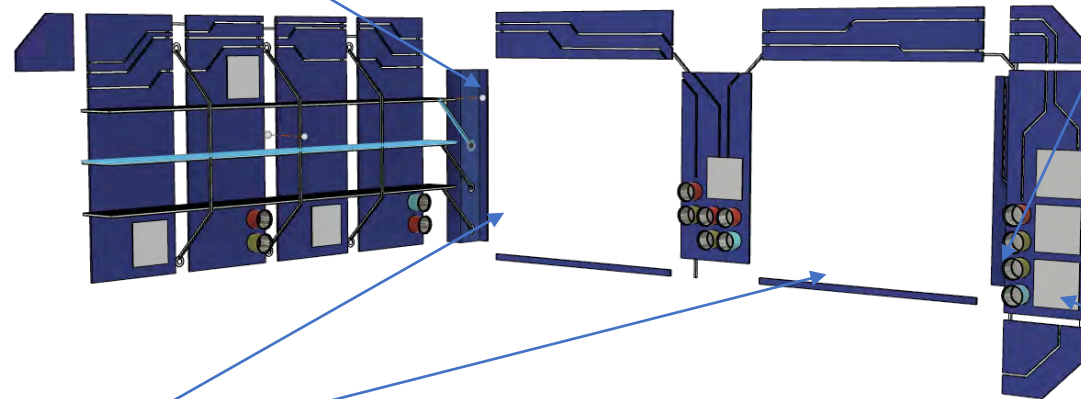

RECESSED RING PULLS

MAKER SPACE

GENERAL VIEWS

SHOP

MAIN WALL

FEATURE WALL ELEMENTS

PANEL OPTIONS:

1. SOUNDCORE
2. PAINTED PANELS
3. FORBO

"MICROCONTROLLER" PINS

BACK-LIT

"CIRCUITRY"
BACK-LIT
OPENINGS

OPTION:
"T" MOULDING ONLAYS

"MICROCONTROLLER" WINDOW SURROUNDS ARE LED BACK-LIT
AT THE PERIMETER

"CAPACITOR"
CUBBY

"MICRO-CHIP"
PEGBOARD

WORK TABLES