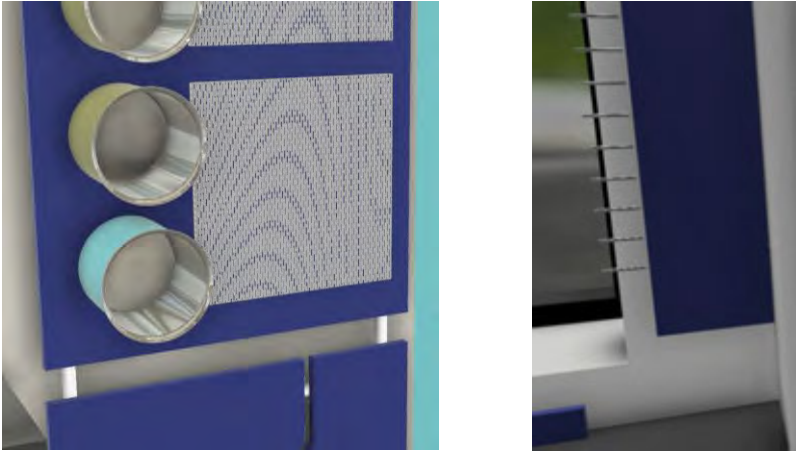

MAKER SPACE

WILSONART ANTIQUE MARULA

LEFT WALL

MAKER SPACE

“MICROCONTROLLER” WINDOW SURROUNDS ARE LED BACK-LIT AT THE PERIMETER

WINDOW WALL

MAKER SPACE

HALLWAY WALL