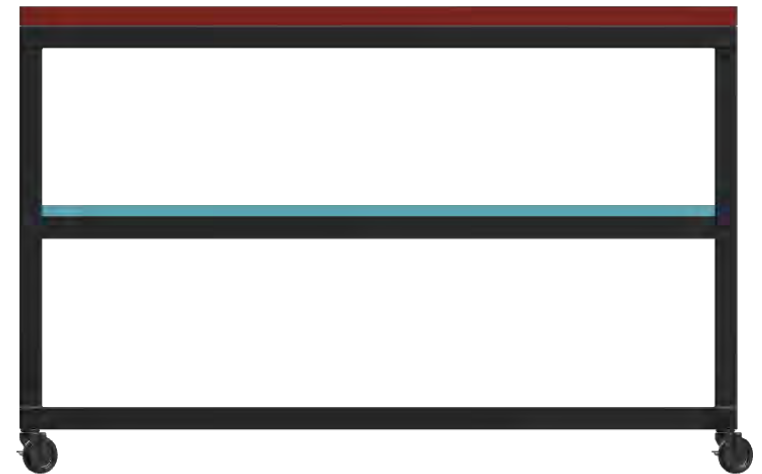

PRINTER STAND

32" X 48" X 32" H.

PAINTED GRAPHIC