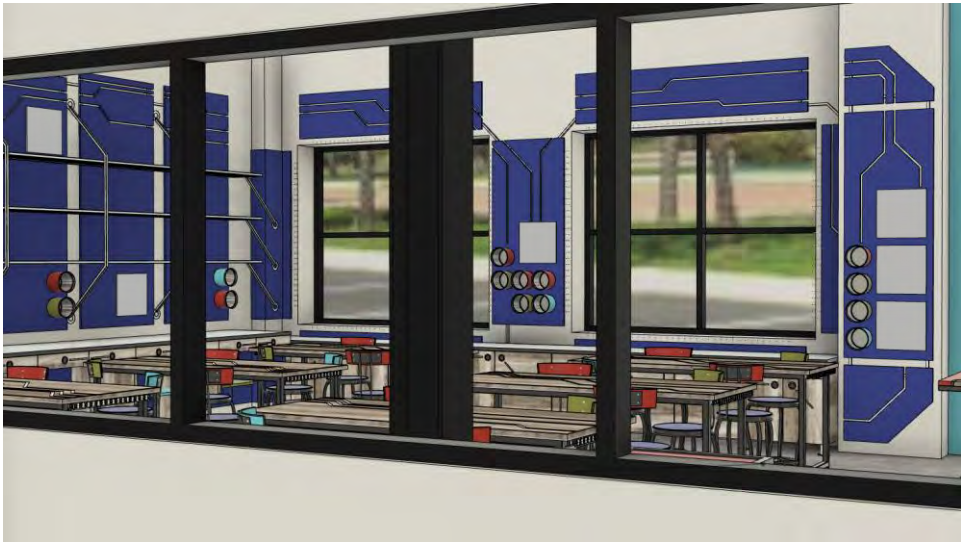

DISPLAY

STOW

MAKER SPACE

FEATURE WALLS

MAKER SPACE

PRESENTATION TO HALL

MAKER SPACE

LEFT WALL

MAKER SPACE

WILSONART ANTIQUE MARULA

LEFT WALL

MAKER SPACE

“MICROCONTROLLER” WINDOW SURROUNDS ARE LED BACK-LIT AT THE PERIMETER

WINDOW WALL

MAKER SPACE

HALLWAY WALL