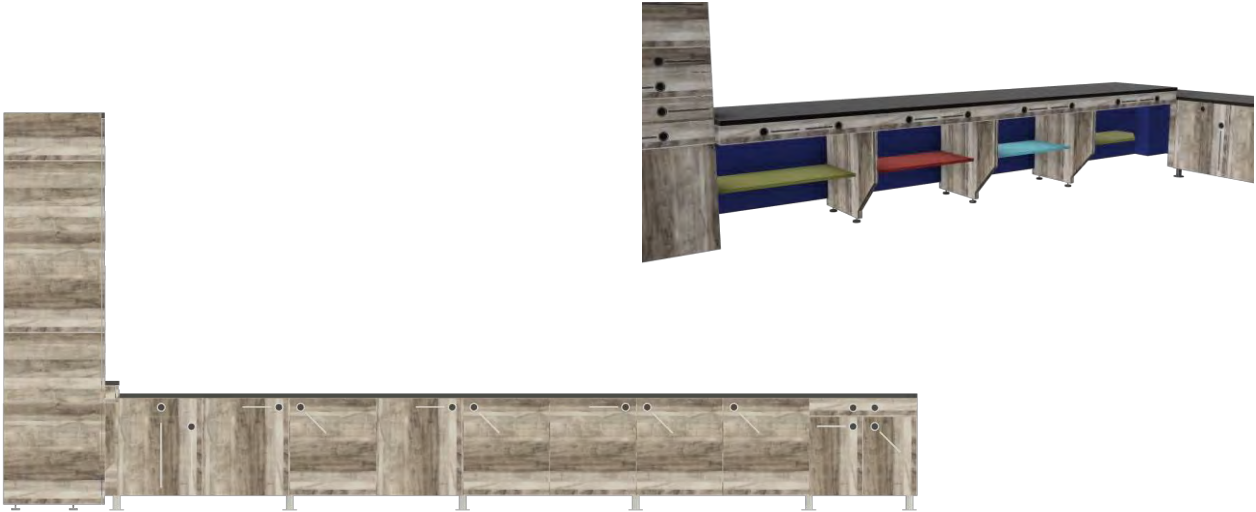

WORK TABLES

RE-OUTFIT/REFINISH TOPS

MAKER SPACE

HALLWAY WALL

MAKER SPACE

MAIN CABINETS

"CIRCUIT" GRAPHIC THEME

T MOULDING

RECESSED RING PULLS

MAKER SPACE

GENERAL VIEWS

SHOP

MAIN WALL

FEATURE WALL ELEMENTS

PANEL OPTIONS:

1. SOUNDCORE
2. PAINTED PANELS
3. FORBO