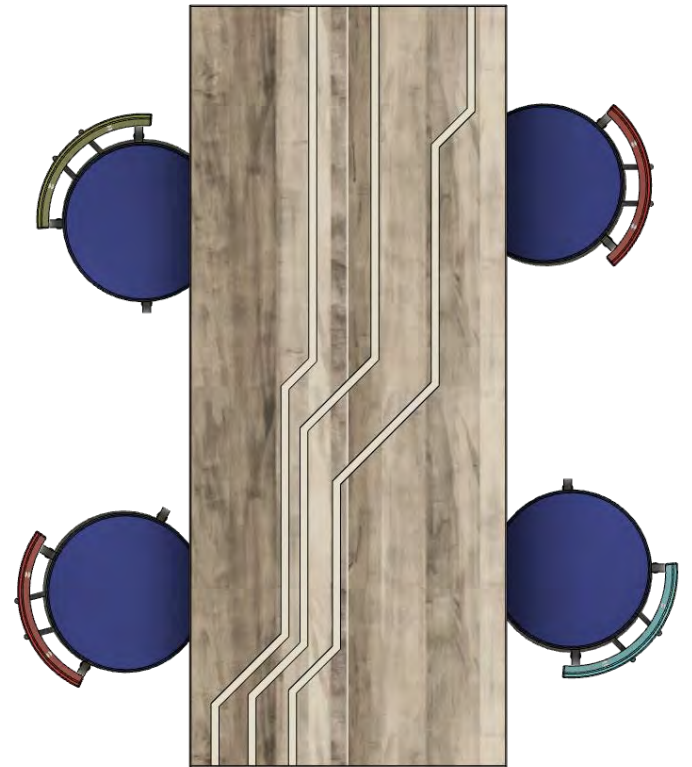

WORK TABLES

RE-OUTFIT/REFINISH TOPS